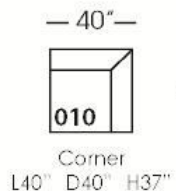

THE ASTOR COLLECTION

Standard Features	P606-005 Ottoman	P606-010 Corner	P606-061 Small Armless	P606-112/113 Right/Left One Seated End
Loose Pillow Back	N/A	✓	✓	✓
One 22" Non-Welted Down-Blend Throw Pillow (TP)	N/A	✓	N/A	✓
Wooden Leg Finish Choices	✓	✓	✓	✓
Harmony Cushion	✓	✓	✓	✓
Suspension System	webbing	sinuous	sinuous	sinuous
Options - See Price List for Prices				
Extra Throw Pillows (XP)	N/A	✓	N/A	✓
Fitted Arm Covers	N/A	N/A	N/A	✓
Feather Soft Cushion Package	✓	✓	✓	✓