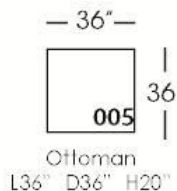

THE ASTOR COLLECTION

Standard Features	P606-005 Ottoman	P606-010 Corner	P606-061 Small Armless	P606-112/113 Right/Left One Seated End
Loose Pillow Back	N/A	✓	✓	✓
One 22" Non-Welted Down-Blend Throw Pillow (TP)	N/A	✓	N/A	✓
Wooden Leg Finish Choices	✓	✓	✓	✓
Harmony Cushion	✓	✓	✓	✓
Suspension System	webbing	sinuous	sinuous	sinuous
Options - See Price List for Prices				
Extra Throw Pillows (XP)	N/A	✓	N/A	✓
Fitted Arm Covers	N/A	N/A	N/A	✓
Feather Soft Cushion Package	✓	✓	✓	✓