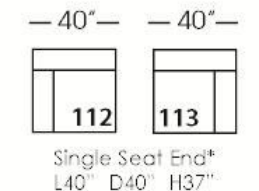

THE ASTOR COLLECTION

Standard Features	P606-005 Ottoman	P606-010 Corner	P606-061 Small Armless	P606-112/113 Right/Left One Seated End
Loose Pillow Back	N/A	✓	✓	✓
One 22" Non-Welted Down-Blend Throw Pillow (TP)	N/A	✓	N/A	✓
Wooden Leg Finish Choices	✓	✓	✓	✓
Harmony Cushion	✓	✓	✓	✓
Suspension System	webbing	sinuous	sinuous	sinuous
Options - See Price List for Prices				
Extra Throw Pillows (XP)	N/A	✓	N/A	✓
Fitted Arm Covers	N/A	N/A	N/A	✓
Feather Soft Cushion Package	✓	✓	✓	✓