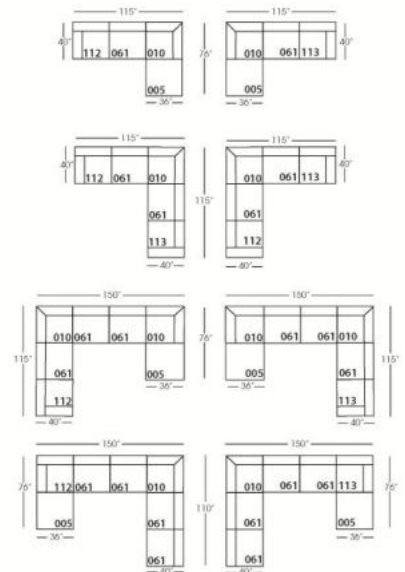

THE ASTOR COLLECTION

Standard Features	P606-005 Ottoman	P606-010 Corner	P606-061 Small Armless	P606-112/113 Right/Left One Seated End
Loose Pillow Back	N/A	✓	✓	✓
One 22" Non-Welted Down-Blend Throw Pillow (TP)	N/A	✓	N/A	✓
Wooden Leg Finish Choices	✓	✓	✓	✓
Harmony Cushion	✓	✓	✓	✓
Suspension System	webbing	sinuous	sinuous	sinuous
Options - See Price List for Prices				
Extra Throw Pillows (XP)	N/A	✓	N/A	✓
Fitted Arm Covers	N/A	N/A	N/A	✓
Feather Soft Cushion Package	✓	✓	✓	✓

*available as right or left seated

Orangeriville
FURNITURE
 DESIGNS BUILT AROUND YOU